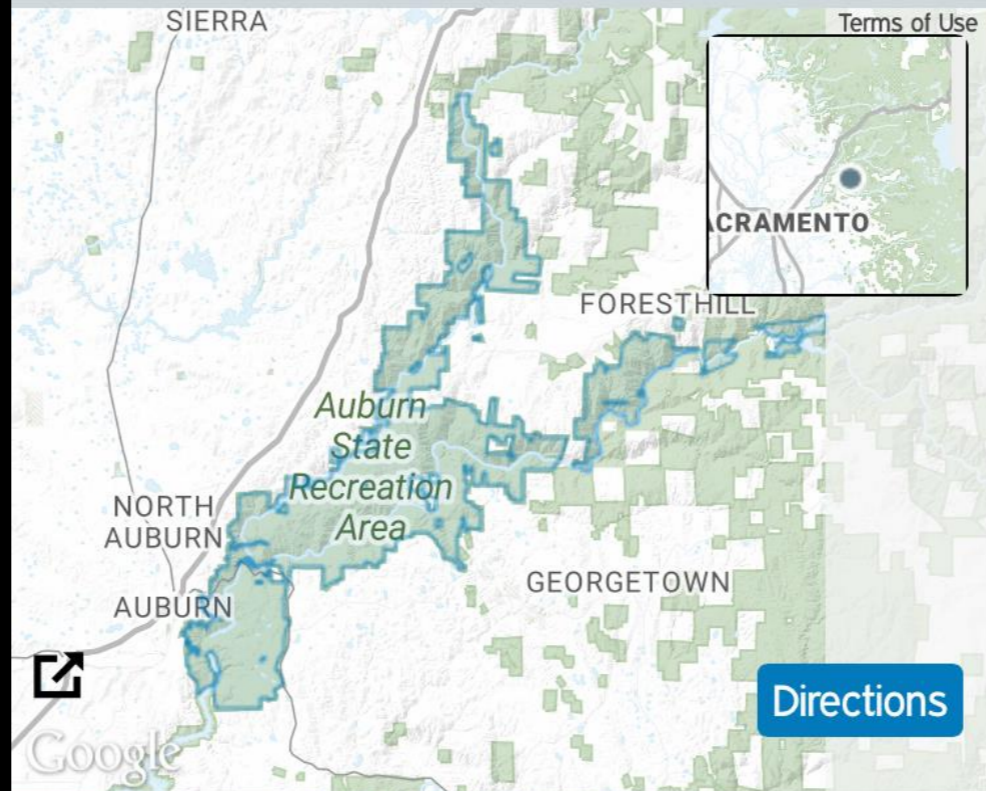

# Auburn State Recreation Area

94 Tweets 666 Photos 26 Venues 1,179 Check-ins 11 Tips

Park Info

Camp Here

Embed

Like

Tweet

94 Tweets 666 Photos 26 Venues 1,179 Check-ins 11 Tips

[Park Info](#) [Camp Here](#) [Embed](#)

Like [Tweet](#)

Instagram

Open in App

📄 20 Likes

**joziero3**

A family that hikes together..#isawesometogether  
 #adventuregirl #adventuregirlsfamily  
 #adventureisoutthere at **American Creek Canyon Trail**