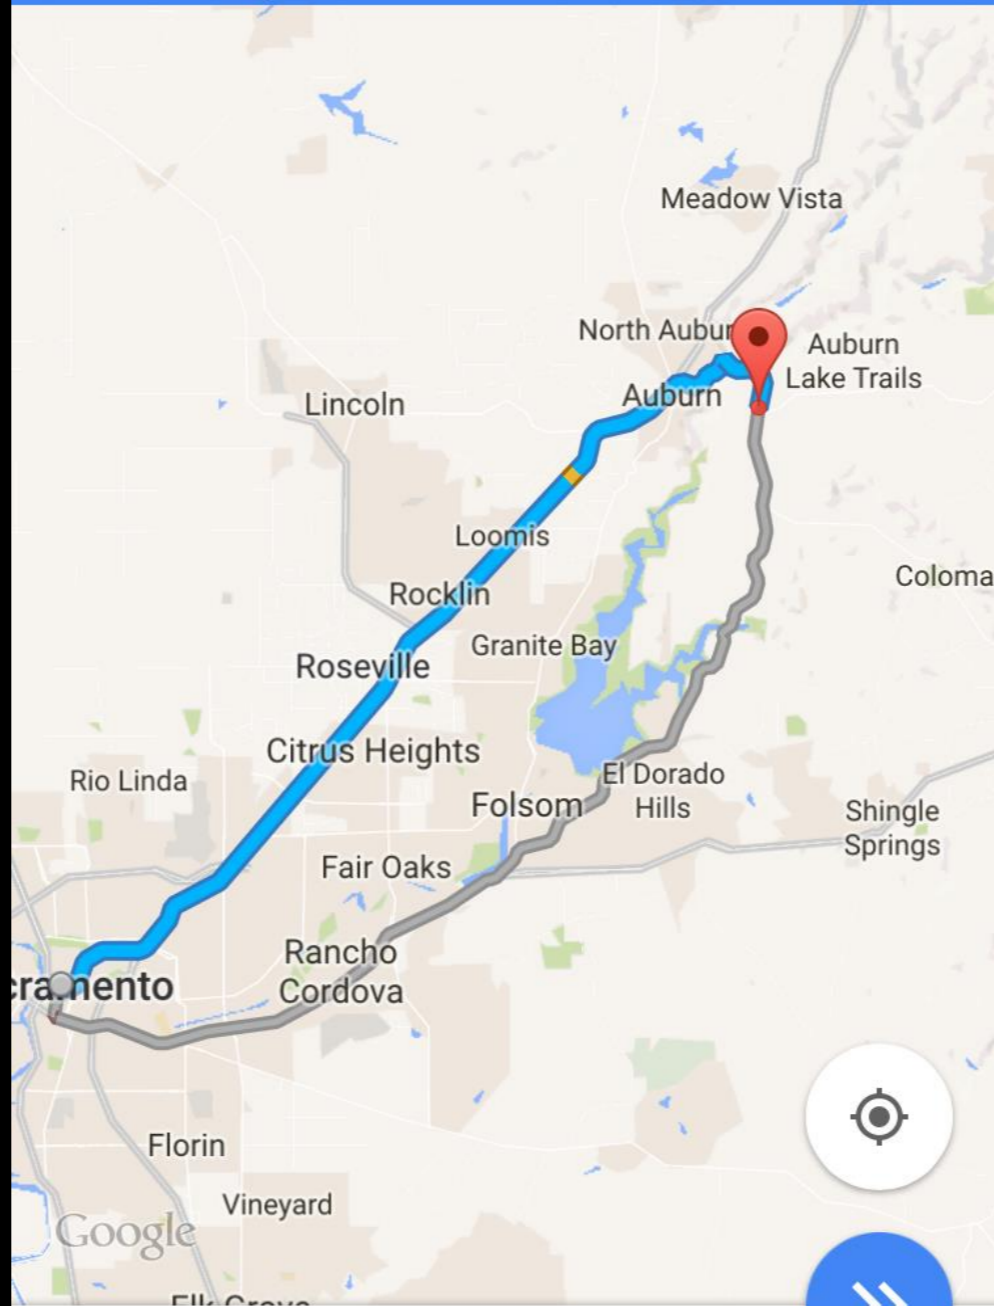

feedback

94 Tweets 666 Photos 26 Venues 1,179 Check-ins 11 Tips

Park Info

Camp Here

Embed

Like

Tweet

from Sacramento, CA  
to Dropped pin

**48 min** (40 miles)

via I-80 E