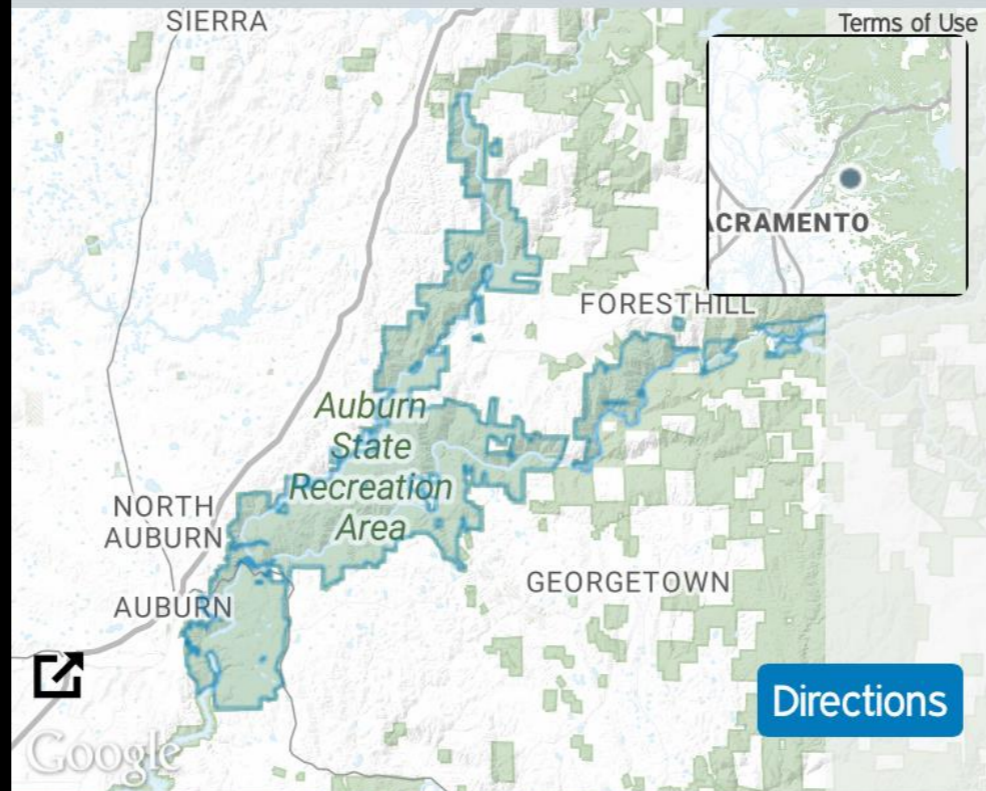

feedback

94 Tweets 666 Photos 26 Venues 1,179 Check-ins 11 Tips

Park Info

Camp Here

Embed

Like

Tweet

from Sacramento, CA  
to Dropped pin

**48 min** (40 miles)

via I-80 E