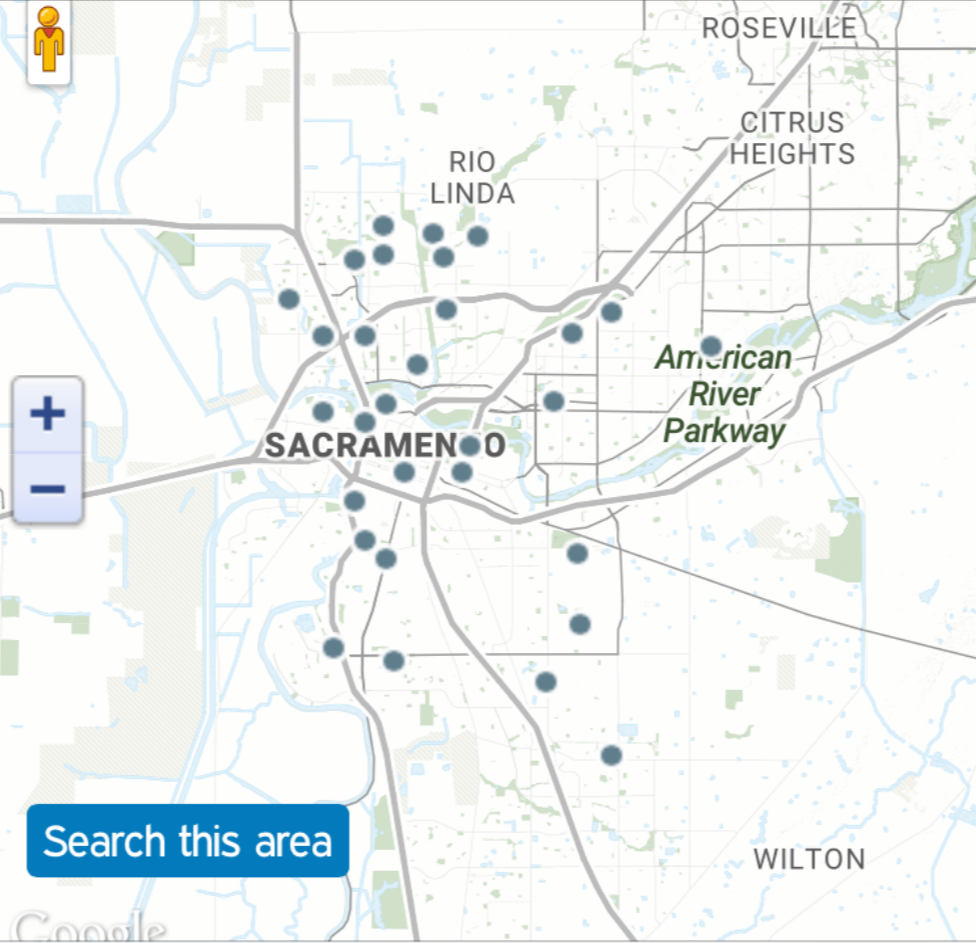

# Go outside & discover California's parks

Sacramento

GO

Check out some of our favorites:

Explore State Parks

Hit the beach

Sacramento GO

The 30 parks nearest to Sacramento

Filter by Activity

California Indian Heritage Center

American River Parkway - Discovery Park

Ueda Parkway

William McKinley

Sacramento GO

# The 30 parks nearest to Sacramento

Filter by Activity

Sacramento

GO